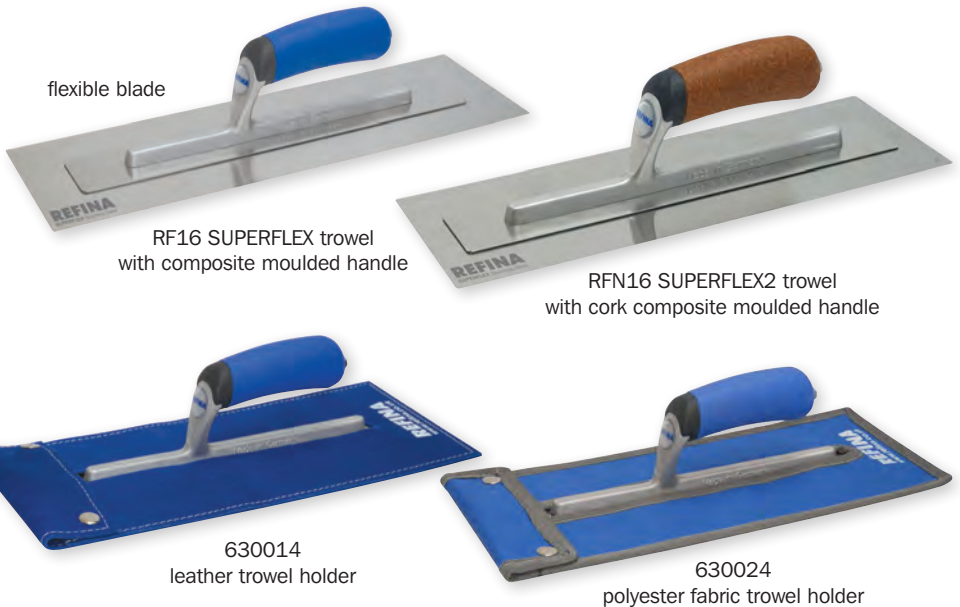

SUPERFLEX® SKIMMING TROWELS

- flexible stainless steel
- rounded edges & tapered blade
- for finishing & smoothing
- walls & ceilings
- plasters & special finishes
- produced with soft composite blue rubber handle
- new composite leather & cork handles in stock

The SUPERFLEX trowels are produced with a flexible stainless steel blade, with alloy frame and moulded soft grip handle

These trowels are lightweight and easy to use on multi-finish, skimming and board finish plasters

The narrower SUPERFLEX2 trowels have a 3/4" wide blade and a longer bracket which makes the blade slightly stiffer

Our range of additional handles include leather, cork and wood that can be easily changed

SUPERFLEX® SKIMMING & FINISHING TROWELS

SUPERFLEX FINISHING TROWELS, 5" wide, stainless steel blade - rust free

Stock no	Description	Size	Thickness	£ ex VAT
228193	SUPERFLEX RF12 finishing trowel 12"	300x125mm	0.4mm	36.00
228194	SUPERFLEX RF14 finishing trowel 14"	360x125mm	0.4mm	38.00
228196	SUPERFLEX RF16 finishing trowel 16"	405x125mm	0.4mm	40.00
228198	SUPERFLEX RF18 finishing trowel 18"	450x125mm	0.4mm	42.00