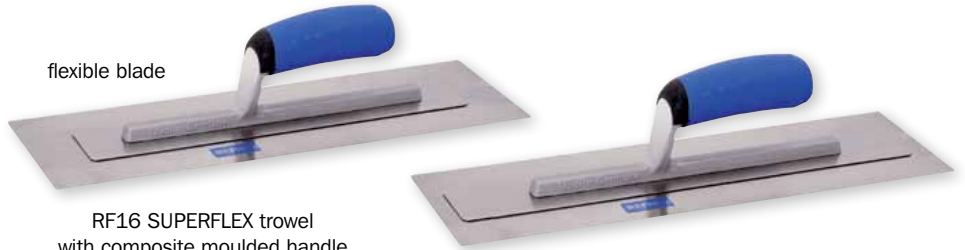

SUPERFLEX SKIMMING TROWELS

- flexible stainless steel
- rounded edges & tapered blade
- for finishing & smoothing
- walls & ceilings
- plasters & special finishes
- produced with soft composite blue rubber handle
- new composite leather & cork handles in stock

The SUPERFLEX trowels are produced with a flexible stainless steel blade, with alloy frame and moulded soft grip handle

These trowels are lightweight and easy to use on multi-finish, skimming and board finish plasters

The narrower SUPERFLEX2 trowels have a 4¾" wide blade and a longer bracket which makes the blade slightly stiffer

Our range of additional handle options are available in either leather, cork or wood and can be easily changed to suit user preference