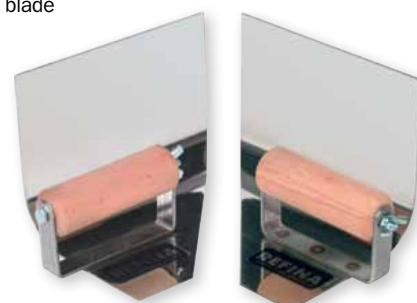

SQUEEGEES & EDGING TROWELS

SQUEEGEES

- specialist application squeegees
- heavy gauge steel frame and replaceable blades
- black rubber blades that are economical to replace
- white natural non-marking blades
- soft neoprene sponge rubber (normally used in pairs)
- hard wearing and solvent resistant polyurethane blades
- v notch serrated blades
- all blades are replaceable & interchangeable
- they can be reversed to use on both sides
- produced by REFINA in the UK

647223
24" squeegee

647249
24" rubber blade

647144
24" notched blade

EDGING TROWELS

- produced from stainless steel
- traditional wooden handles
- cove trowels produce smooth corners
- used particularly in hygienic environments

646420
2" gutter & cove trowel

646020
2" floor coving trowel

646220
2" mitred coving trowel

SQUEEGEES & EDGING TROWELS

SQUEEGEE, with replaceable black rubber blades

Stock no	Description	Size	Handle Ø	£ ex VAT
647223	squeegee 24"	600mm	28mm	19.00

Stock no	Description	Size	Hardness	£ ex VAT
647246	rubber blade 24", black	600x50mm	medium	3.00

REPLACEMENT SQUEEGEE BLADE, white natural rubber, non marking

Stock no	Description	Size	Hardness	£ ex VAT
647249	rubber blade 24", white	600x50mm	medium	9.00