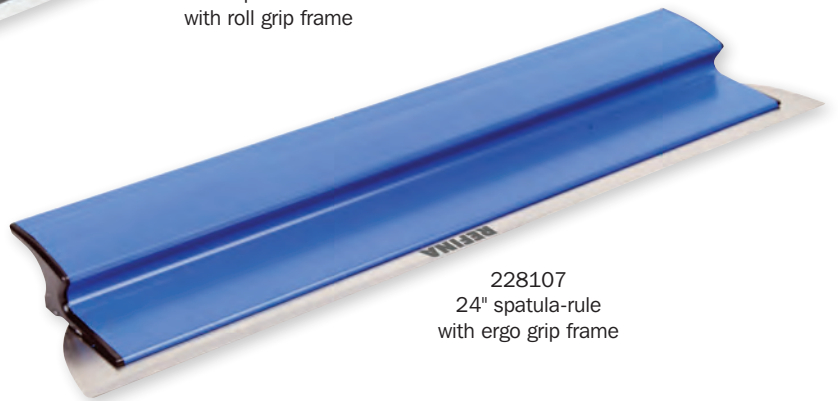

### SKIMMING SPATULA-RULES

- flexible stainless steel blades
- lighter weight than aluminium rules
- rounded edges & tapered blade
- h frame or roll grip frame
- for finishing & smoothing
- walls & ceilings
- plasters & special finishes

The spatula-rules are produced with a flexible stainless steel blade and h frame moulded hand grip

The smaller skimming spatula-rules are used for jointing, taping and smoothing

The larger skimming spatula-rules are for finishing large areas and ceilings

608432  
clip on handle  
sold separately

228098  
16" spatula-rule  
with roll grip frame

228107  
24" spatula-rule  
with ergo grip frame

#### SPATULA-RULES, lightweight plastic roll grip frame, flexible stainless steel blade for skimming - rust free

Stock no	Description	Size	Thickness	£ ex VAT
228090	spatula-rule, flexible blade 5½"	140x100mm	0.4mm	20.00
228092	spatula-rule, flexible blade 7"	180x100mm	0.4mm	22.00
228094	spatula-rule, flexible blade 9½"	240x100mm	0.4mm	24.00
228096	spatula-rule, flexible blade 12"	300x100mm	0.4mm	28.00
228098	spatula-rule, flexible blade 16"	400x100mm	0.4mm	32.00
228100	spatula-rule, flexible blade 20"	500x100mm	0.4mm	36.00
228102	spatula-rule, flexible blade 26"	650x100mm	0.4mm	46.00
228088	spatula-rule, flexible blade 36"	900x100mm	0.4mm	56.00