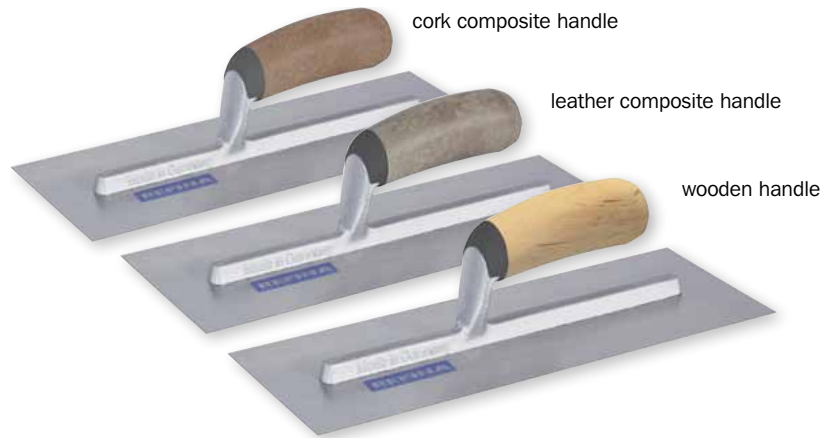

630014
leather trowel holder

PLASTERCRAFT FINATEX TROWELS

PREMIUM PLASTERING TROWELS, 4¾" wide, super flat edges, pre-worn in edges, chrome stainless steel - rust free

Stock no	Description	Size	Thickness	£ ex VAT
221911	RT11 FINATEX trowel 11"	280x120mm	0.6mm	29.00
221912	RT12 FINATEX trowel 12"	305x120mm	0.6mm	30.00
221913	RT13 FINATEX trowel 13"	330x120mm	0.6mm	31.00
221914	RT14 FINATEX trowel 14"	355x120mm	0.6mm	33.00
221916	RT16 FINATEX trowel 16"	405x120mm	0.6mm	37.00

LEATHER TROWEL HOLDERS, premium leather holders to protect the blade

Stock no	Description	Size	£ ex VAT
630012	leather holder 12"	325x165mm	10.00
630014	leather holder 14"	380x165mm	10.00
630016	leather holder 16"	425x165mm	10.00

TROWEL HANDLES, replacement handles

Stock no	Description	£ ex VAT
229981	blue handle	4.50
229982	cork handle	5.00
229994	leather handle	5.00
229990	wooden handle	5.00