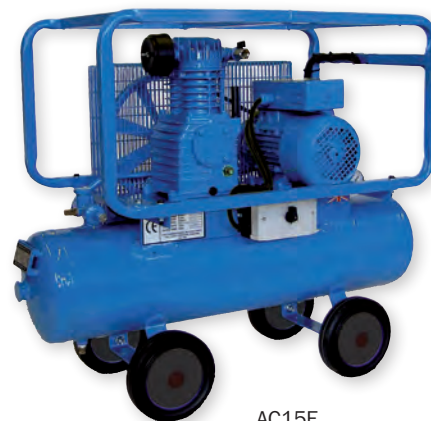

AC15E
15cfm compressor

TEXASPRAY HOPPER GUN & COMPRESSOR

HOPPER SPRAY GUN, with air regulator, for high build, textured, stone, cement & masonry paints

Stock no	Description	Nozzle Ø	Hopper	Air consumption	Weight	£ ex VAT
150350	Texaspray hopper spray gun	4,6,8mm	5 ltr	150 ltr/min @ 3 bar	0.9kg	129.00

COMPRESSOR, electric belt drive, for site use

Stock no	Description	Power	Air tank	Air output	Max pressure	£ ex VAT
171023	12cfm compressor	1.1kw	24 ltr	280 ltr/min @ 4 bar	10 bar	449.00

COMPRESSOR, electric belt drive, for site use

Stock no	Description	Power	Air tank	Air output	Max pressure	£ ex VAT
171515	AC15E 15cfm compressor	2.2kw	60 ltr	390 ltr/min @ 6 bar	10 bar	979.00

COMPRESSOR FRAME

Stock no	Description	£ ex VAT
171516	protective frame for AC15 compressor	75.00

AIR HOSE KITS, blue braided with threaded connectors

Stock no	Description	Length	Air hose Ø	£ ex VAT
982084	air hose kits with 1/4" connectors	5m	10mm	10.00
982085	air hose kits with 1/4" connectors	10m	10mm	15.00
982086	air hose kits with 1/4" connectors	15m	10mm	20.00

PCL QUICK RELEASE AIRLINE COUPLING

Stock no	Description	£ ex VAT
990001K	coupling & adapter (2 pt)	8.00