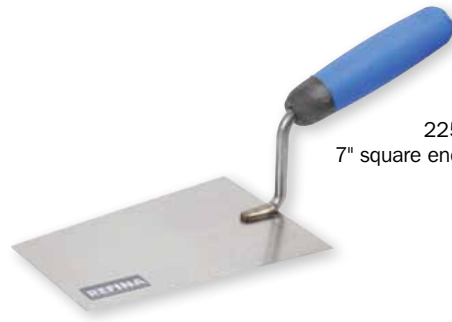

## BUCKET TROWELS

- range of sizes & shapes
- square & round end bucket trowels
- for scooping up material
- getting the mix from the bucket
- applying & dabbing on walls
- soft composite rubber handle

The trowels have long straight sides to help load the mix onto the trowel and clean the bucket of residue

The heavy duty bucket trowels are produced from heavy gauge stainless steel, are fully welded and ground finished like a brick trowel for rigidity and durability